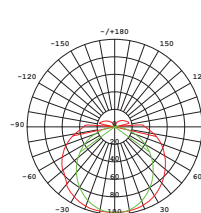

DIMENSION

PRODUCT

Name	PCT5 T5 Linear Batten Light
Reference	EL-PCT5-5W
Body color	Silver / White
Category	Linear Surface
Material	Aluminum

LIGHTING INFORMATION

Light source	LED
Gross luminous flux	450Lm
Power	5 W
Colour temperature CCT	3000 / 6500 K
Colour Rendering Index	CRI = 80
Light beam angle	120°
Number of LEDs	21
Chip Type	SMD2835
Dimming	Non Dimmable
Median useful Life	30,000 hours

OTHER DATA

Diffuser Material	Opal PC
Ingress Protection	IP20
Dimension (mm)	L: 300mm W: 22mm, H: 30mm

DRIVER OPTIONS

ON / OFF	
Frequency (Hz)	50/60 Hz
Power Factor	0.5
Mains voltage	AC 220-230V
Ingress Protection	IP20

PHOTOMETRIC DETAILS

1m	34.36, 39.44lx	279.73lm
2m	8.59, 9.86lx	519.46lm
3m	3.82, 4.38lx	619.14lm
4m	2.17, 2.48lx	799.45lm
5m	1.38, 1.58lx	1303.45lm
6m	0.96, 1.11lx	1676.56lm
7m	0.71, 0.81lx	1999.11lm
8m	0.54, 0.61lx	2321.66lm
9m	0.42, 0.48lx	2644.21lm
10m	0.34, 0.39lx	2966.76lm