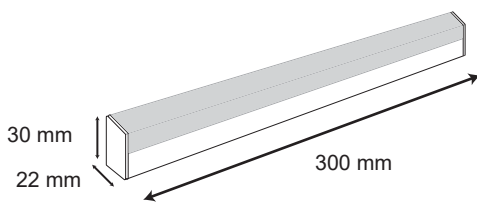

DIMENSION

PRODUCT

Name	PCT5 T5 Linear Batten Light
Reference	EL-PCT5-5W
Body color	Silver / White
Category	Linear Surface
Material	Aluminum

LIGHTING INFORMATION

Light source	LED
Gross luminous flux	450Lm
Power	5 W
Colour temperature CCT	3000 / 6500 K
Colour Rendering Index	CRI = 80
Light beam angle	120°
Number of LEDs	21
Chip Type	SMD2835
Dimming	Non Dimmable
Median useful Life	30,000 hours

OTHER DATA

Diffuser Material	Opal PC
Ingress Protection	IP20
Dimension (mm)	L: 300mm W: 22mm, H: 30mm

DRIVER OPTIONS

ON / OFF	
Frequency (Hz)	50/60 Hz
Power Factor	0.5
Mains voltage	AC 220-230V
Ingress Protection	IP20

PHOTOMETRIC DETAILS

1m	34.36, 39.44lx	279.73lm
2m	8.59, 9.86lx	519.46lm
3m	3.82, 4.38lx	619.14lm
4m	2.17, 2.48lx	799.45lm
5m	1.38, 1.58lx	1303.45lm
6m	0.96, 1.11lx	1676.56lm
7m	0.71, 0.81lx	1999.11lm
8m	0.54, 0.61lx	2321.66lm
9m	0.42, 0.48lx	2644.21lm
10m	0.34, 0.39lx	2966.76lm